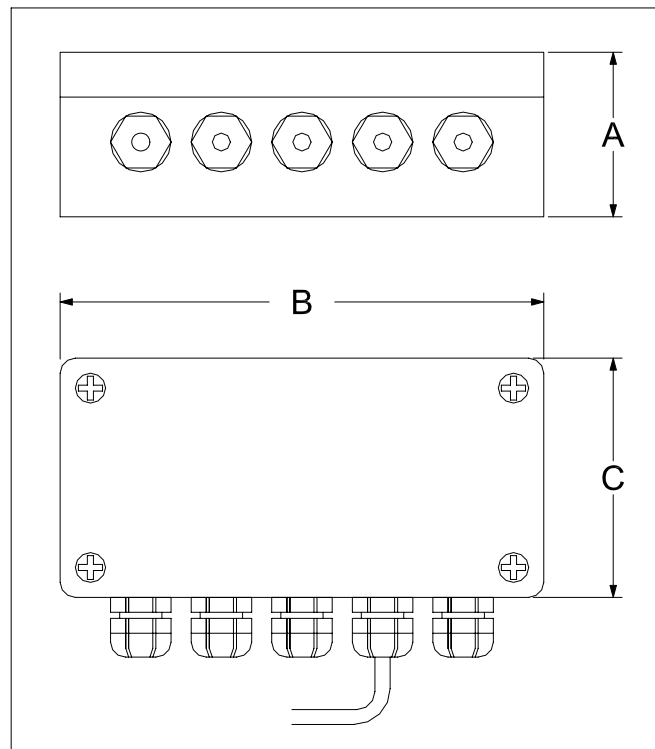

JUNCTION BOX

MODEL DT 04/ DT 08

DT 08 JUNG-BOX UP TO 8 LOAD CELLS IN HERMETIC PLASTIC

DT 04 JUNG-BOX UP TO 4 LOAD CELLS IN HERMETIC PLASTIC

DIMENSIONS

MODEL	A	B	C	MATERIAL
DT 08 (89002)	60	240	80	PLASTIC
DT 04 (89053)	55	160	80	PLASTIC

DIMENSIONS I MM.